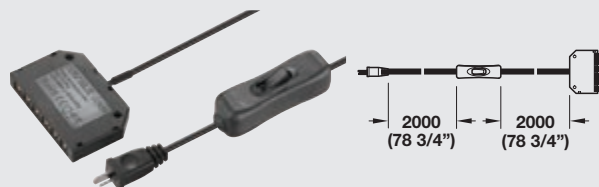

1. Secondary lead 12 V, Plastic, black with rocker switch and 6-way distributor
2. > Item No. 833.74.746 **SRP $24.00**