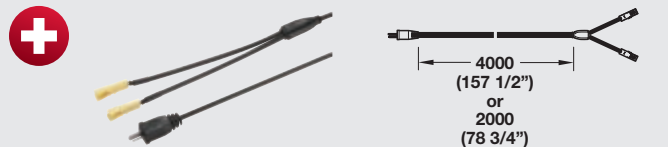

LED DRIVER

CONSTANT VOLTAGE PLUG-IN DRIVER

12 V SYSTEM

-  > Degree of protection: IP20
- > 4 m (157 1/2") lead
- > Class 2

Item No.	833.74.934	833.74.936	833.74.938
SRP	\$12.00	\$20.00	\$30.00
L x W x H	61 x 37 x 43 (2 3/8" x 1 1/2" x 1 11/16")	78 x 46 x 54 (3 1/16" x 1 13/16" x 2 1/8")	84 x 50 x 58 (3 5/16" x 2" x 2 5/16")
Stand-by Power Consumption	0.3 W		
Input voltage	100-240 V; 50-60 Hz		
Output voltage	12 VDC		
Output current	6	15	27
Degree of protection	IP 20		
Number of slots	1 socket for lead		
Material/Finish	Plastic, black		

Note
Loox Lights and Drivers are "Suitable for use within Closet Storage Spaces"

- Secondary lead 12 V, Plastic, black with 2 connections
- > 4 m (157 1/2") Item No. 833.74.749 **SRP \$8.00**
 - > 2 m (78 3/4") Item No. 833.74.791 **SRP \$8.00**