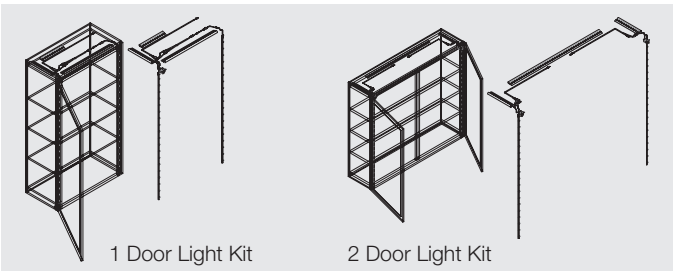

LED 2030

INTERIOR CABINET LIGHT KITS

12 V SYSTEM

- > *CRI 90 lights are Title 24 Compliant
- > *CRI 90 lights offer more vibrant, true color rendering than lower CRI products
- > Surface mounted; easy to install; flexible universal design
- > Ideal for new or existing interior kitchen cabinets
- > Trimmable in 50 mm (2") increments
- > Peel and stick strip lights and wire management channels; screw mounted switch housing

- > Driver see page 51
- > Components see page 127

1 Door Light Kit

Item No.	833.73.589	833.73.591
SRP	\$110.00	\$110.00
Light Color (K)	warm white	cool white
L x W x H	960 x 8 x 2.3 mm (38" x 5/16" x 3/32")	
Wattage	9.5	
LEDs	114	
Lumen	745	750
CRI	90*	
Material/Finish	Housing and Switch: Plastic, black Wire Management: Plastic, tan Light: Silicone, white	
Supplied with	2 silicone strips, switch, switch housing, switch cable, splitter cable, 500 mm (19 11/16") lead extension, 2 - 50 mm (2") leads with clip, 2 - 10" and 1- 20" wire management channel	

Note Loox Lights and Drivers are "Suitable for use within Closet Storage Spaces"

2 Door Light Kit

Item No.	833.73.588	833.73.590
SRP	\$120.00	\$120.00
Light Color (K)	warm white	cool white
L x W x H	960 x 8 x 2.3 mm (38" x 5/16" x 3/32")	
Wattage	9.5	
LEDs	114	
Lumen	745	750
CRI	90*	
Material/Finish	Housing and Switch: Plastic, black Wire Management: Plastic, tan Light: Silicone, white	
Supplied with	2 silicone strips, 2 switches, 2 switch housings 2 switch cables, 2 - 50 mm (2") leads with clips 2 - 10" and 1- 20" wire management channel	