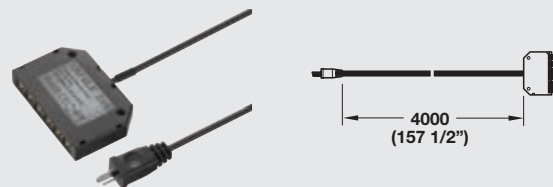

LED DRIVER

CONSTANT VOLTAGE PLUG-IN DRIVER

12 V SYSTEM

-  > Degree of protection: IP20
- > 4 m (157 1/2") lead
- > Class 2

Item No.	833.74.934	833.74.936	833.74.938
SRP	\$12.00	\$20.00	\$30.00
L x W x H	61 x 37 x 43 (2 3/8" x 1 1/2" x 1 11/16")	78 x 46 x 54 (3 1/16" x 1 13/16" x 2 1/8")	84 x 50 x 58 (3 5/16" x 2" x 2 5/16")
Stand-by Power Consumption	0.3 W		
Input voltage	100-240 V; 50-60 Hz		
Output voltage	12 VDC		
Output current	6	15	27
Degree of protection	IP 20		
Number of slots	1 socket for lead		
Material/Finish	Plastic, black		

Note
Loox Lights and Drivers are "Suitable for use within Closet Storage Spaces"

- Secondary lead 12 V, Plastic, black with 2 connections
- > 4 m (157 1/2") Item No. 833.74.749 **SRP \$8.00**
 - > 2 m (78 3/4") Item No. 833.74.791 **SRP \$8.00**