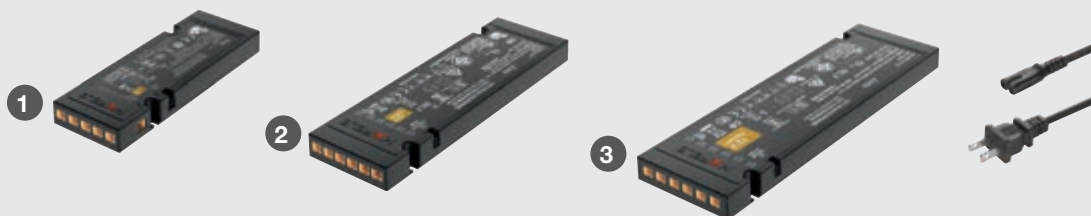

LED 2030

INTERIOR CABINET LIGHT KITS

12 V SYSTEM

- > *CRI 90 lights are Title 24 Compliant
- > *CRI 90 lights offer more vibrant, true color rendering than lower CRI products
- > Surface mounted; easy to install; flexible universal design
- > Ideal for new or existing interior kitchen cabinets
- > Trimmable in 50 mm (2") increments
- > Peel and stick strip lights and wire management channels; screw mounted switch housing

Note Loox Lights and Drivers are "Suitable for use within Closet Storage Spaces"

LOOX LED DRIVER

CONSTANT VOLTAGE 12 V

12 V SYSTEM

THIN PROFILE

- 1 Item No. 833.74.960
 $\otimes_1 + \otimes_2 + \dots + \otimes_6 < 20 \text{ W}$
- 2 Item No. 833.74.962
 $\otimes_1 + \otimes_2 + \dots + \otimes_6 < 40 \text{ W}$
- 3 Item No. 833.74.964
 $\otimes_1 + \otimes_2 + \dots + \otimes_6 < 60 \text{ W}$
max. 42 W per light output

Parallel connection

- > Suitable for all of the world's power systems
- > With an integrated port for a wide selection of switches
- > Max. 42 W per light output
- > Lead length from driver to switch: Max.: 6 m (236 1/4")

- ! > Class 2
- > Efficiency Level VI
- > Degree of protection : IP20
- > Loos drivers cannot be controlled by a dimmer wall switch

Item No.	833.74.960 1	833.74.962 2	833.74.964 3
SRP	\$36.00	\$60.00	\$80.00
L x W	140 x 50 x 16 (5 1/2" x 2" x 5/8")	190 x 60 x 16 (7 1/2" x 2 3/8" x 5/8")	230 x 70 x 16 (9 1/16" x 2 3/4" x 5/8")
Wattage	0 – 20	0 – 40	0 – 60
Standby Power Consumption Wattage	<0.1	<0.1	<0.2
Input voltage	100 – 240 V~; 50 – 60 Hz		
Output voltage	12 V DC		
Output current	1.67 A	3.33 A	5.0 A
Number of slots	6 for lights, 1 for switch, 1 for power cord		
Material/Finish	Plastic, black		
Supplied with	Mounting accessories, US power cord		
Note	Loos Lights and Drivers are "Suitable for use within Closet Storage Spaces"		