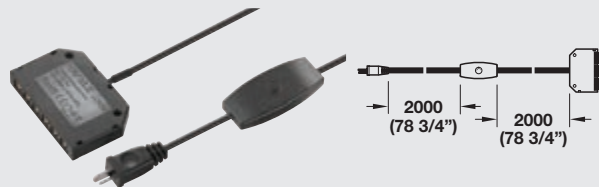

1. Secondary lead 12 V, Plastic, black with dimmer and 6-way distributor
2. > Item No. 833.74.709 **SRP $30.00**